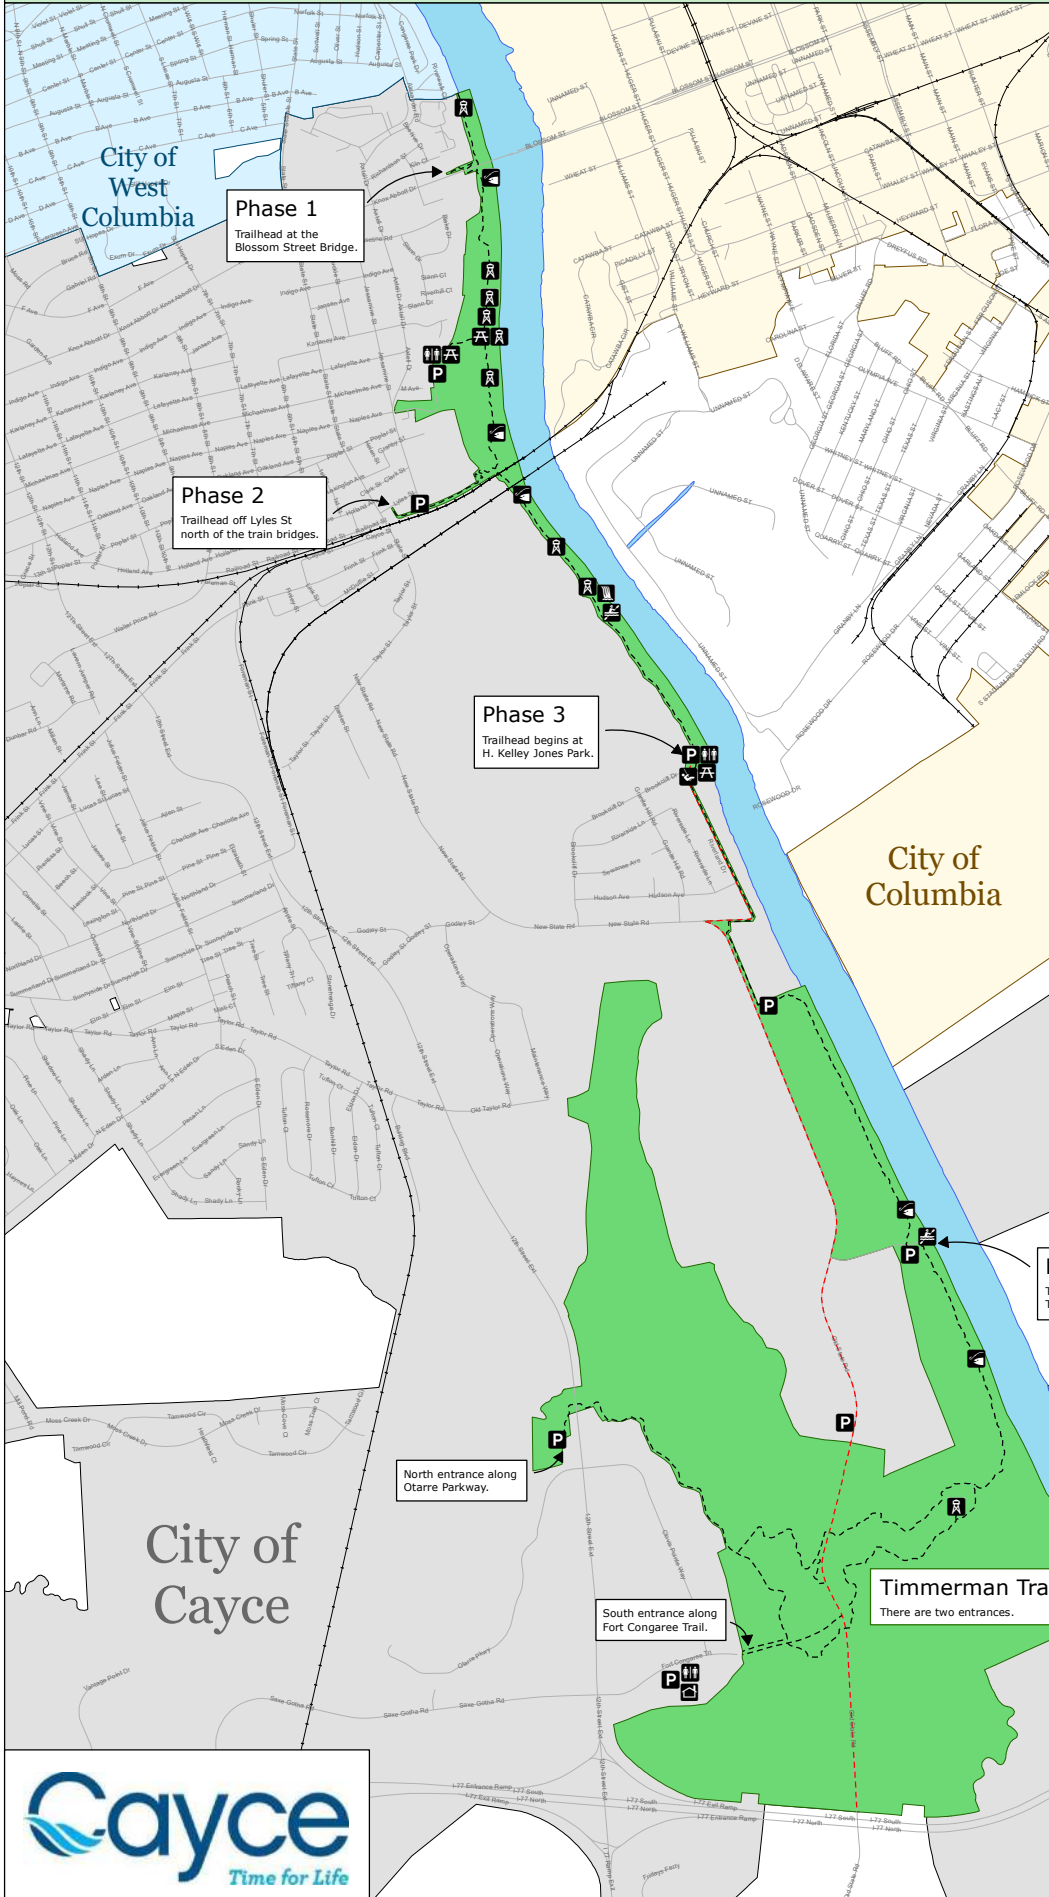

Cayce Riverwalk

Showing Riverwalk Trails and Park Features

- Roads
- Railroads
- Congaree River
- Municipal Boundaries**
- City of Cayce
- City of Columbia
- City of West Columbia

Riverwalk Features

- Canoe Access
- Cayce Tennis Center
- Fishing Spot
- Granby Locks
- Overlook
- Parking Lot
- Picnic Tables
- Playground
- Restrooms
- Riverwalk Trails
- Riverwalk Bike Pathway
- Riverwalk Park Extent

DISCLAIMER: The City of Cayce disclaims all warranties and assumes no liabilities for any errors, omissions, or inaccuracies in the information provided regardless of how caused, or any decision made or action taken or not taken by any person in reliance upon any information or data furnished hereunder. Some features may not be fully georeferenced and vetted, and as such may not be positioned at their exact geographical coordinates. Portions of the data on this map were provided by Lexington County. For a complete copy of the Lexington County data disclaimer, please visit the following site: <https://lex-co.sc.gov/departments/planning-gis/gis-disclaimer>.

Created by the City of Cayce with assistance from the Columbia River Alliance, 2/28/2020.