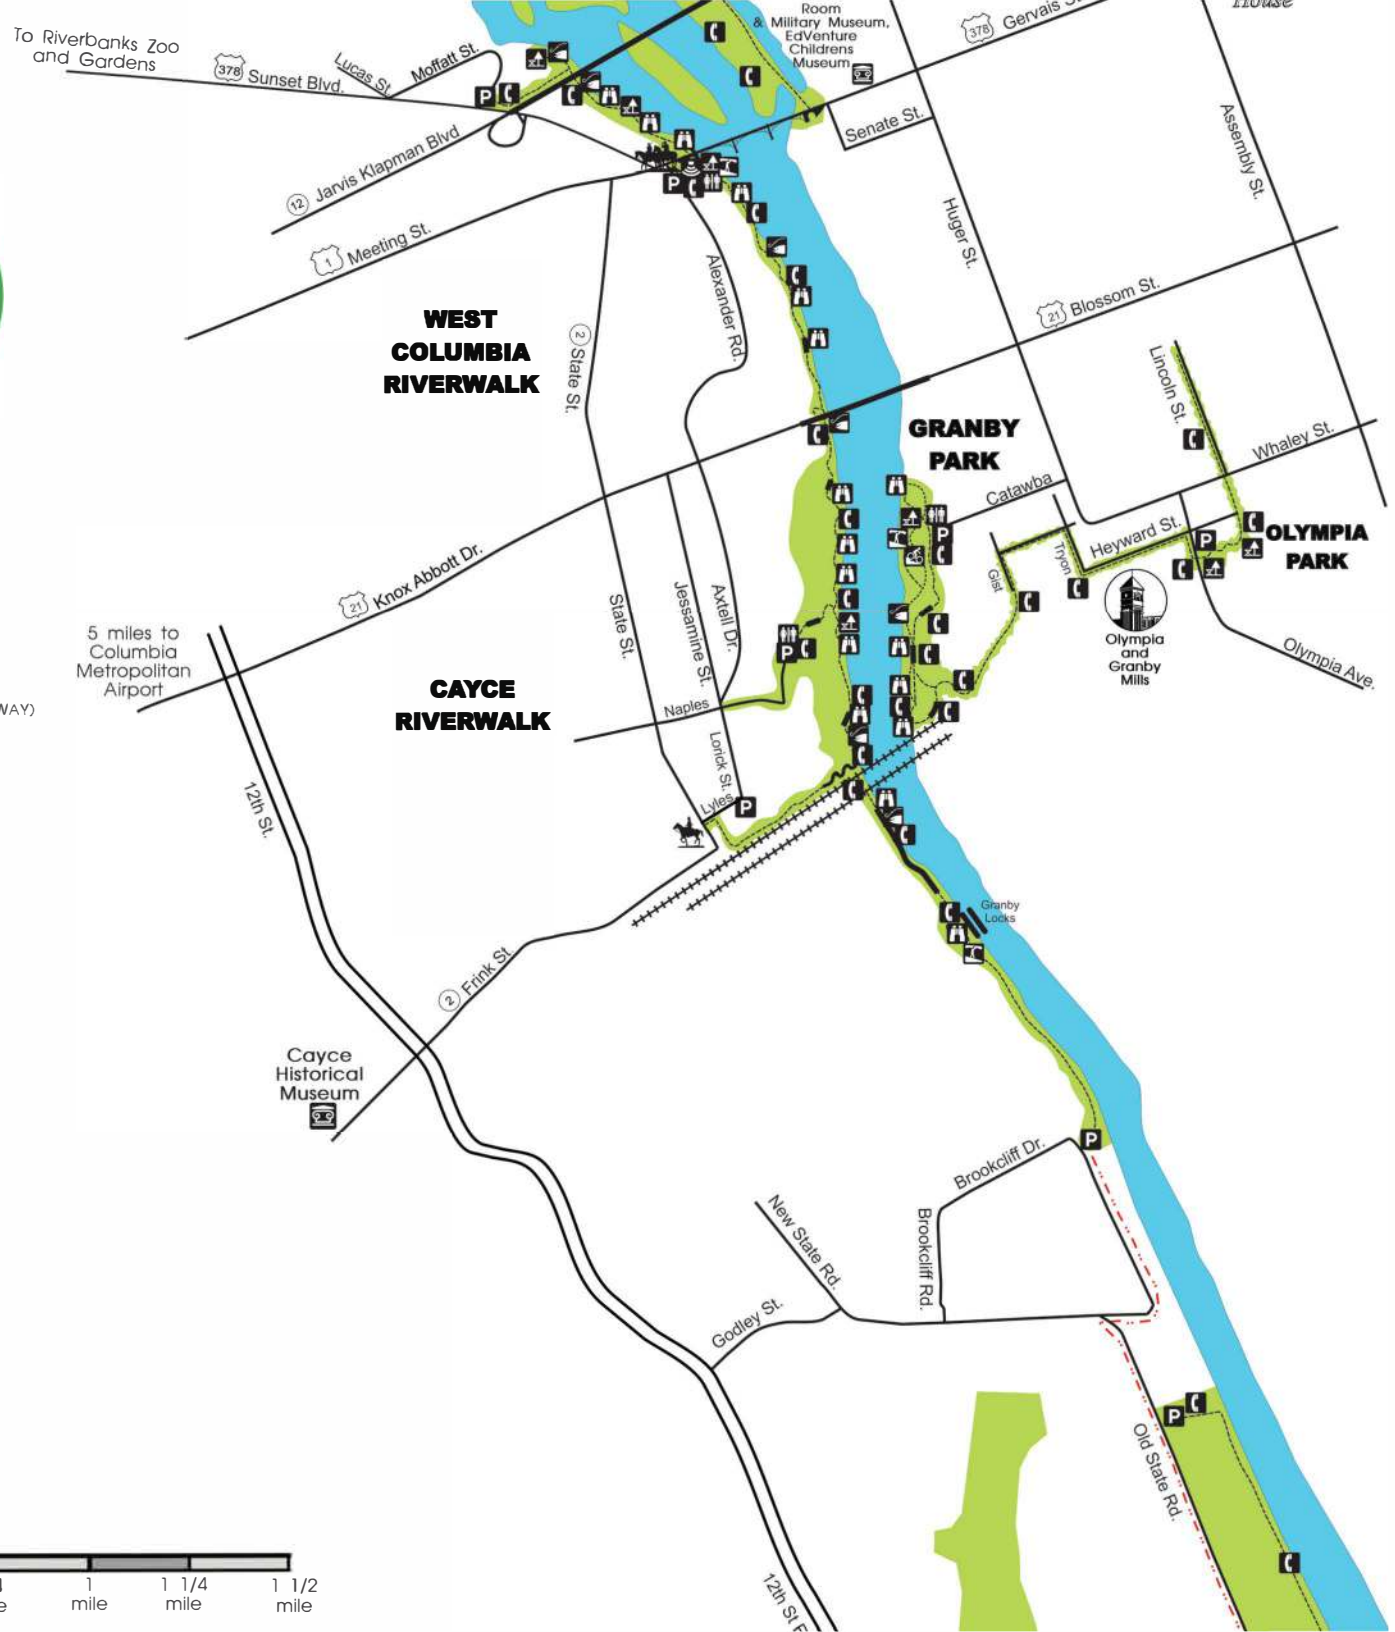

-  Greenway
-  Bridges / Boardwalks
-  Pathway
-  Dirt Trails
-  Bike Pathway (SHARE ROADWAY)

-  ADA / Baby Strollers
-  Hiking
-  Biking
-  Skating / Skateboarding
-  Benches
-  Dog Friendly

-  Canoe Access
-  Fishing
-  Picnic area
-  Amphitheater
-  Parking
-  Restrooms
-  Overlook
-  Mountain Biking
-  Emergency Call Box

-  Stairs
-  Museum
-  Tennis
-  Granby Locks

THE RIVER ALLIANCE  
WWW.RIVERALLIANCE.ORG

- Greenway
- Bridges / Boardwalks
- Pathway
- Dirt Trails
- Bike Pathway (SHARE ROADWAY)

- ADA / Baby Strollers
- Hiking
- Biking
- Skating / Skateboarding
- Benches
- Dog Friendly

- Canoe Access
- Fishing
- Picnic area
- Amphitheater
- Parking
- Restrooms
- Overlook
- Mountain Biking
- Emergency Call Box

- Stairs
- Museum
- Tennis
- Granby Locks

THE RIVER ALLIANCE  
WWW.RIVERALLIANCE.ORG